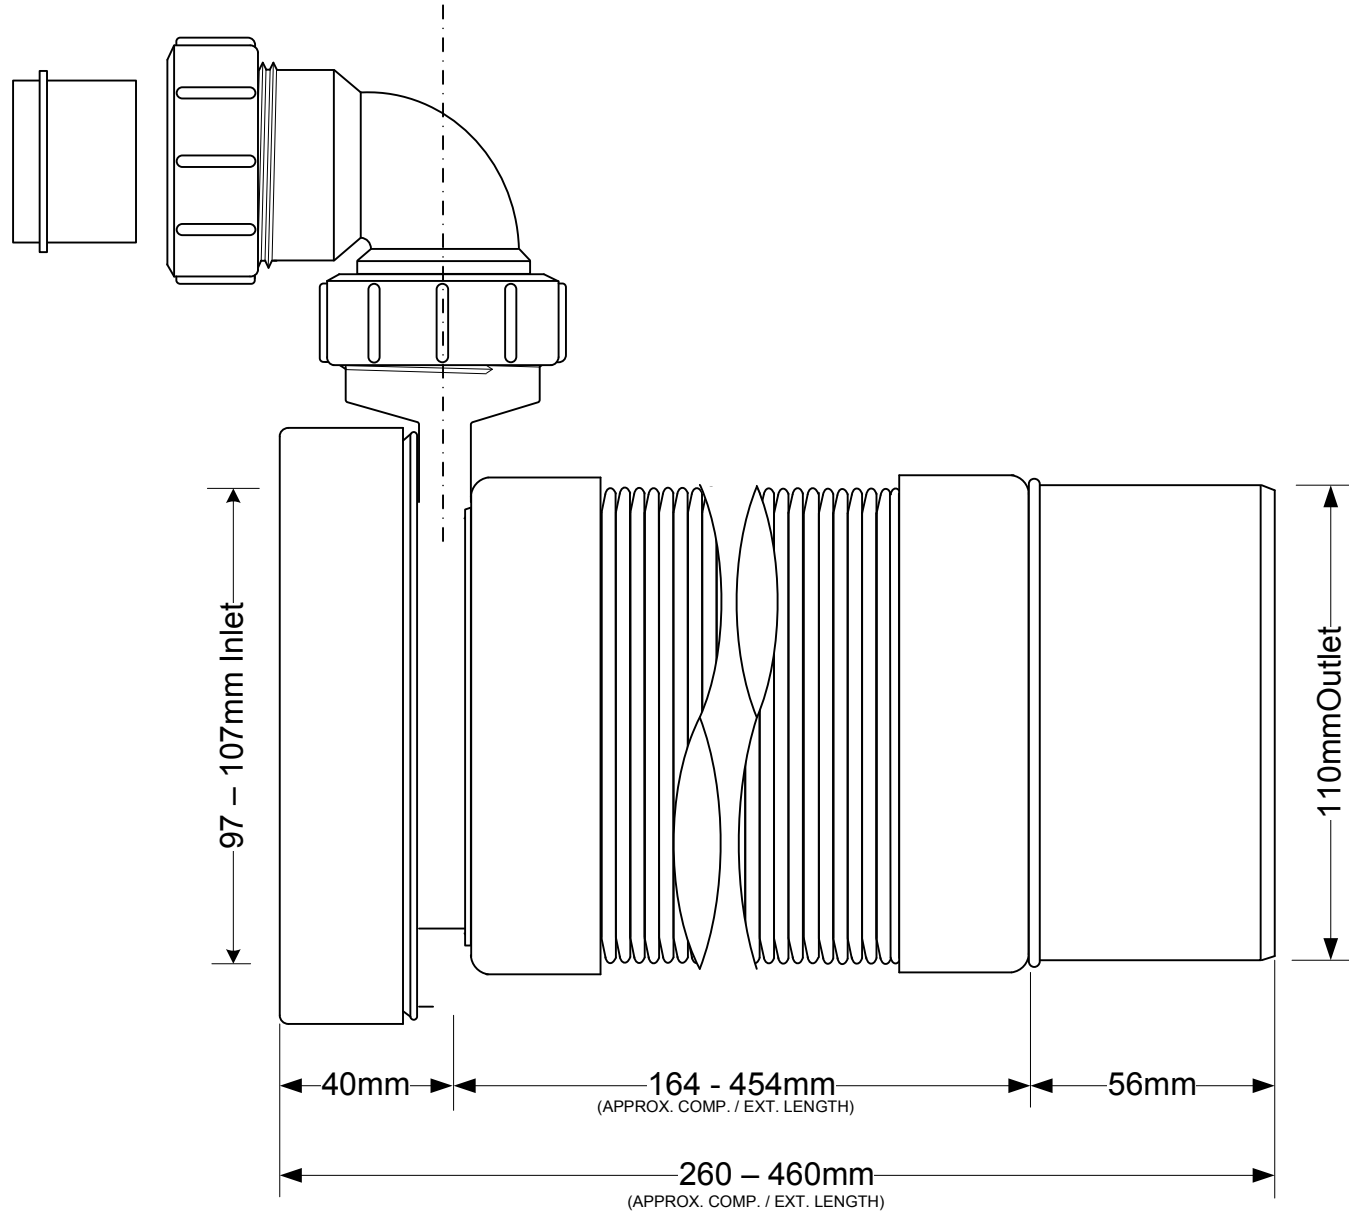

Code:

WC-F26PV

© McALPINE
26/02/10

Drawing verified 04.03.10
correct as of: D.E

DRAWN BY
ELLEN McLELLAN

REVISED
26.02.10

FILENAME
WC-F26PV.VSD

SCALE
1: 1.75