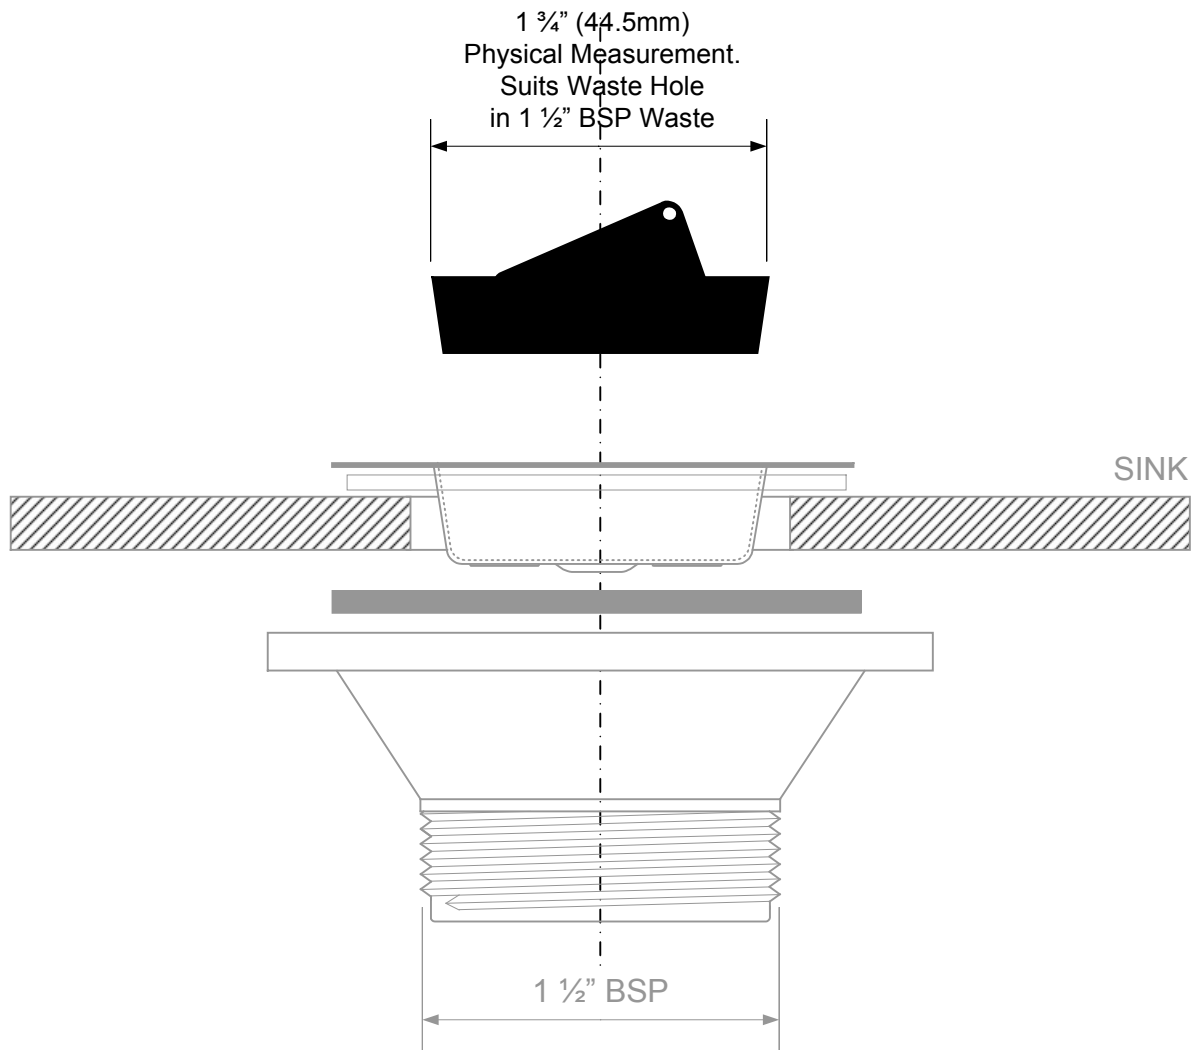

Code:

BP4

1 1/2" BLACK PVC PLUG

Drawing verified
correct as of:

07/06/2010
RM

DRAWN BY

RM

REVISED

22/02/2010, 07/06/2010

FILENAME

BP4.VSD

SCALE

1: 1

DATE

07/06/2010