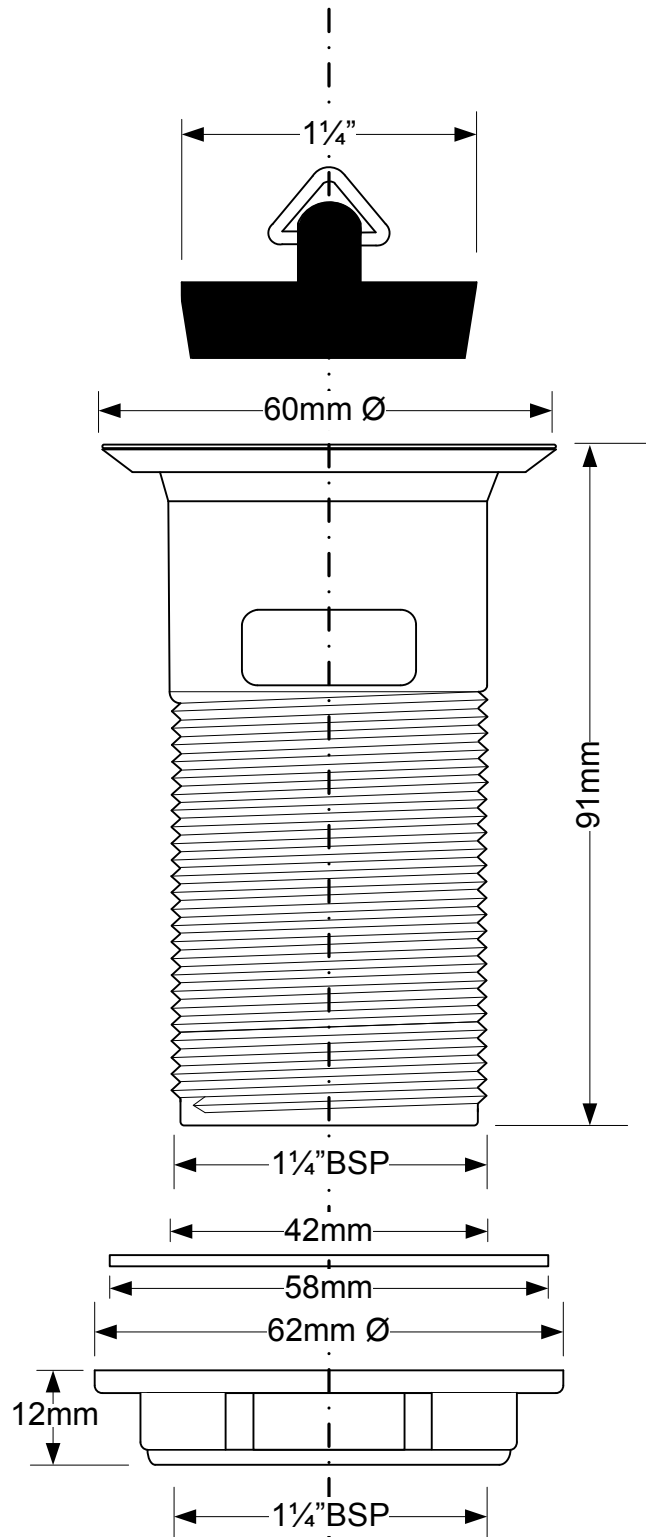

Code:

BSW12T

McALPINE
21/06/10

Drawing verified
correct as of:

28.06.10
D.E

DRAWN BY
ELLEN McLELLAN
COLOUR: BLACK

REVISED
21.06.10
SCALE
1: 1

FILENAME
BSW12T.VSD
DATE
21.06.10