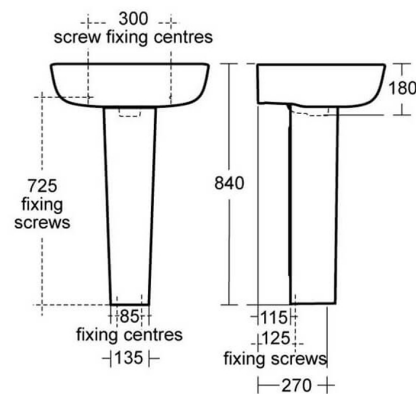

## Specification

Product Guarantee:	Lifetime
Barcode:	5017830534310
Made In the UK:	Yes
Material:	Ceramic
Style:	Modern
Shape:	Round

## Technical Drawing

Dimensions: All measurements are in millimetres and are subject to normal manufacturing variations.

Due to a continuing development programme to improve design and performance, we reserve all rights to vary specifications without prior notice. Please note, all accessories are for photographic purposes only.