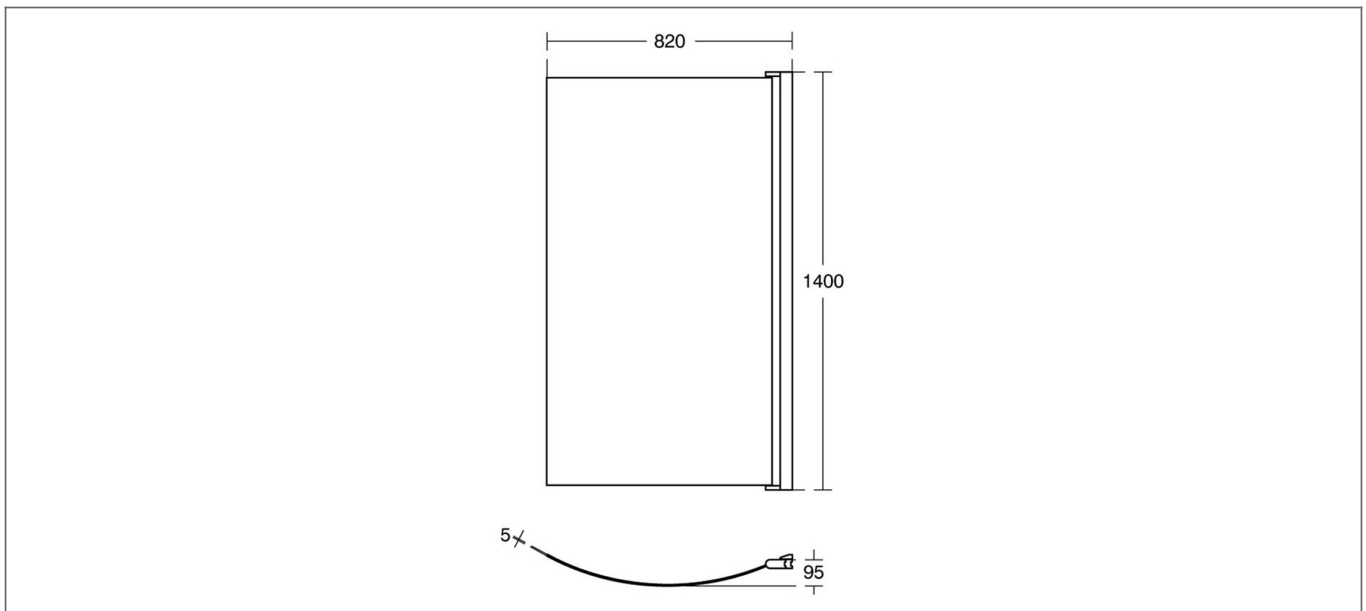

Technical Datasheet

Product Code: **BEE2571EO**

Product Description: **I/Std E2571EO Tempo Arc Shower Bath Screen**

Specification

Product Guarantee:	10 Years
Barcode:	5017830471417
Packaged Weight (kg):	32 kg
Packaged Length (Metre):	1.58
Packaged Width (Metre):	0.26
Packaged Height (M3):	0.135
Material:	Glass
Adjustment:	20
Glass Style:	Tempered
Glass Thickness:	5 mm

Key Features

- This Tempo Bath Screen allows you to enjoy showering and bathing in the same space.
- Manufactured from high quality 5mm safety glass
- Incorporates rise and fall hinges for smoother operation
- Up to 20mm adjustment

Technical Drawing

Dimensions: All measurements are in millimetres and are subject to normal manufacturing variations.

Due to a continuing development programme to improve design and performance, we reserve all rights to vary specifications without prior notice. Please note, all accessories are for photographic purposes only.