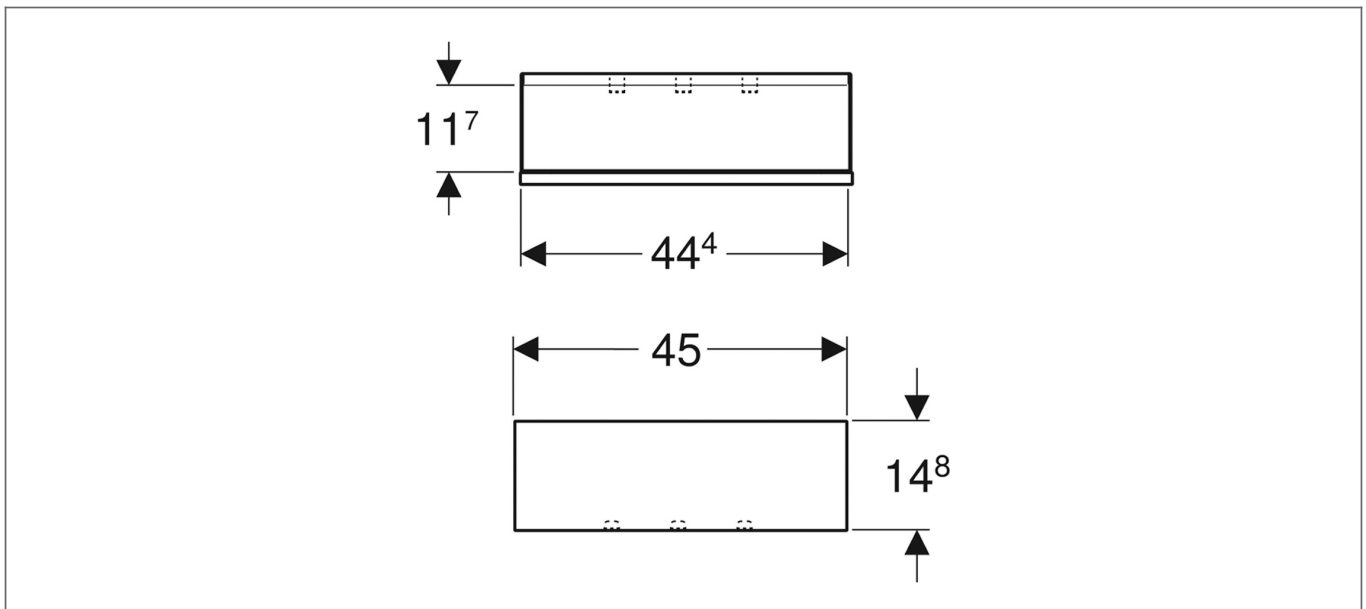

Technical Datasheet

Product Code: **GB.500.362.JK.1**

Product Description: **Geb 500.362.JK.1 Smyle Square 450mm Box Shelf**

Specification

Product Guarantee:	2 Years
Material:	Chipboard
Style:	Modern
Range Name:	Smyle Square
Colour:	Dark Wood
Barcode:	4025416432685
Packaged Weight (kg):	3.832 kg
Packaged Length (Metre):	0.5
Packaged Width (Metre):	0.16
Packaged Height (Metre):	0.17

Technical Drawing

Dimensions: All measurements are in millimetres and are subject to normal manufacturing variations.

Due to a continuing development programme to improve design and performance, we reserve all rights to vary specifications without prior notice. Please note, all accessories are for photographic purposes only.