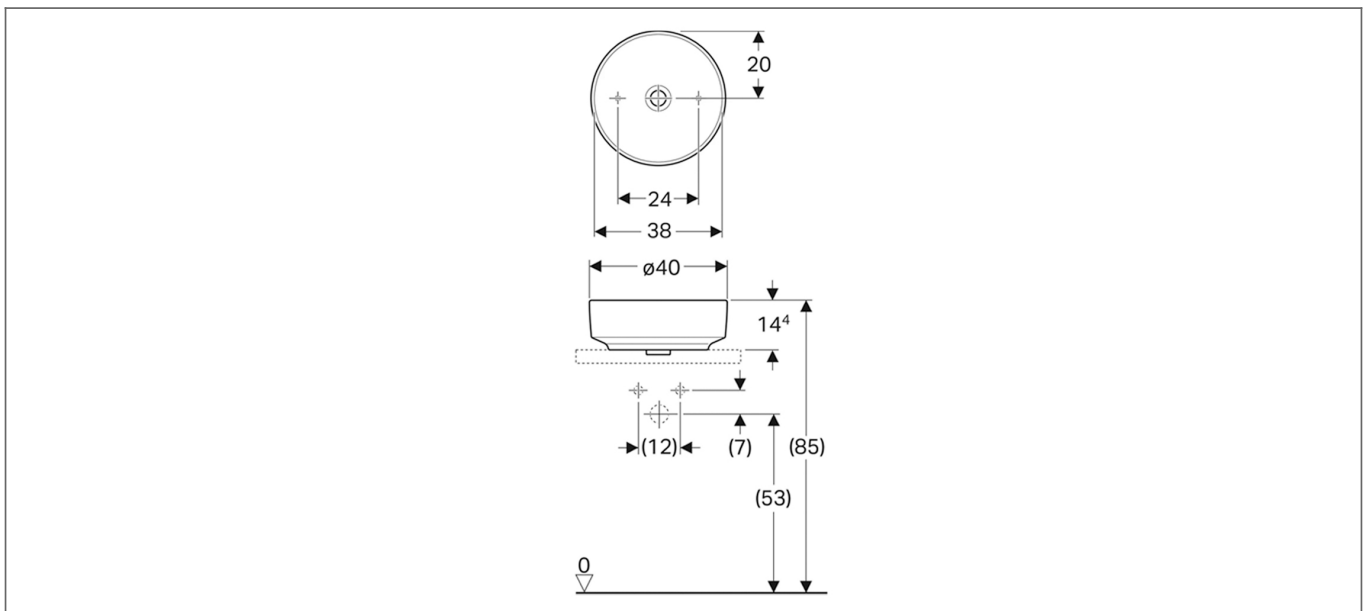

Technical Datasheet

Product Code: **GB.500.768.01.2**

Product Description: **Geberit Variform Round 400mm Lay On Basin Without Overflow**

Specification

Product Guarantee:	10 Years
Barcode:	4025416682882
Projection (mm):	400
Material:	Fine Fireclay
Style:	Modern
Shape:	Round
Number Of Tap Holes:	0

Key Features

- Wide-ranging bathroom ceramic collection with modern expressive design
- Manufactured from high quality white vitreous china
- Ideal design for mounting on washbasin cabinets
- Alternatively available in 450mm with 1 tap hole & overflow options
- Matching sanitaryware are also available in the Geberit range

Technical Drawing

Dimensions: All measurements are in millimetres and are subject to normal manufacturing variations.

Due to a continuing development programme to improve design and performance, we reserve all rights to vary specifications without prior notice. Please note, all accessories are for photographic purposes only.