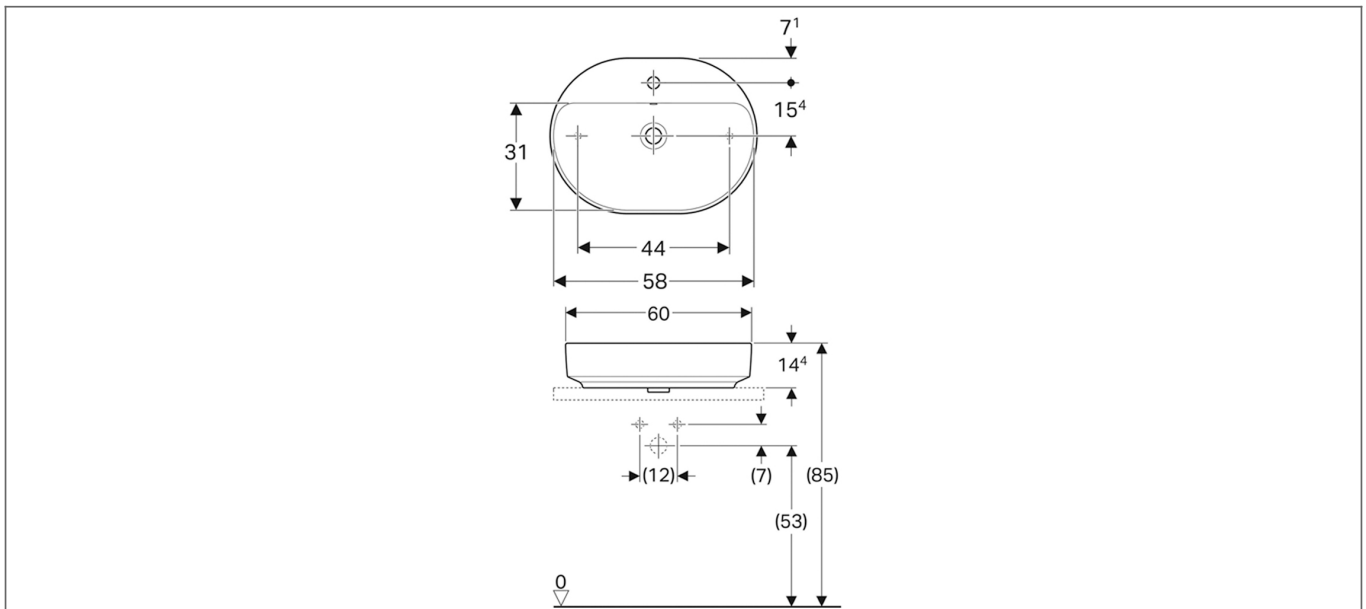

Technical Datasheet

Product Code: **GB.500.778.01.2**

Product Description: **Geberit Variform Elliptic 600 x 450mm 1 Tap Hole Lay On Basin Without Overflow**

Specification

Product Guarantee:	10 Years
Barcode:	4025416689164
Material:	Fine Fireclay
Style:	Modern
Shape:	Round
Number Of Tap Holes:	1

Key Features

- Wide-ranging bathroom ceramic collection with modern expressive design
- Manufactured from high quality white fine fireclay
- Features 1 tap hole suitable for mono basin mixer use
- Overflow & tap hole options are available to choose from
- Alternatively available in 500x400 & 600x450mm
- Matching sanitaryware are also available in the Geberit range

Technical Drawing

Dimensions: All measurements are in millimetres and are subject to normal manufacturing variations.

Due to a continuing development programme to improve design and performance, we reserve all rights to vary specifications without prior notice. Please note, all accessories are for photographic purposes only.