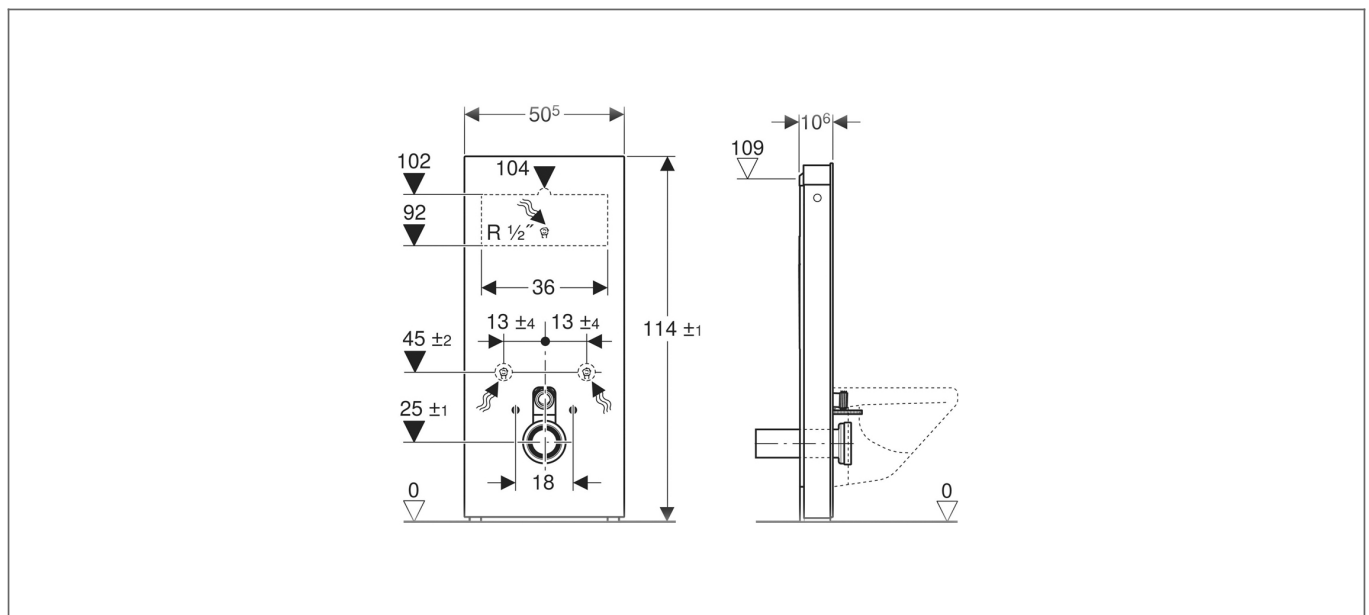

Technical Datasheet

Product Code: **GB131031SI1**

Product Description: **Geberit 131.031.SI.1 Monolith H114 White W/Hng**

Specification

Material:	Glass
Style:	Modern
Range Name:	Monolith
Colour:	White
Barcode:	4025416554394
Packaged Weight (kg):	31.12 kg
Packaged Length (Metre):	1.2
Packaged Width (Metre):	0.6
Packaged Height (Metre):	0.2

Key Features

None Specified.

Technical Drawing

Dimensions: All measurements are in millimetres and are subject to normal manufacturing variations.

Due to a continuing development programme to improve design and performance, we reserve all rights to vary specifications without prior notice. Please note, all accessories are for photographic purposes only.