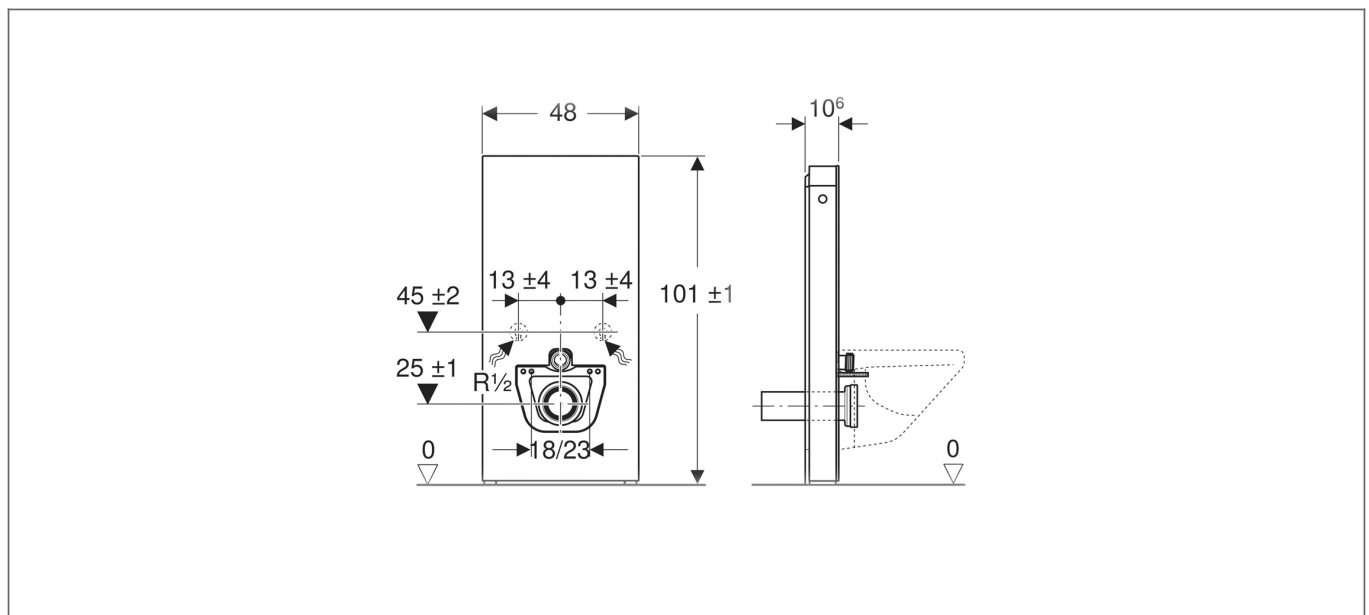

Technical Datasheet

Product Code: **GB131221SQ5**

Product Description: **Geberit 131.221.SQ.5 Monolith Plus W/Mtd WC**

Specification

Material:	Glass
Style:	Modern
Range Name:	Monolith
Colour:	Umber
Barcode:	4025416554646
Packaged Weight (kg):	29.2 kg
Packaged Length (Metre):	1.2
Packaged Width (Metre):	0.6
Packaged Height (Metre):	0.2

Key Features

None Specified.

Technical Drawing

Dimensions: All measurements are in millimetres and are subject to normal manufacturing variations.

Due to a continuing development programme to improve design and performance, we reserve all rights to vary specifications without prior notice. Please note, all accessories are for photographic purposes only.