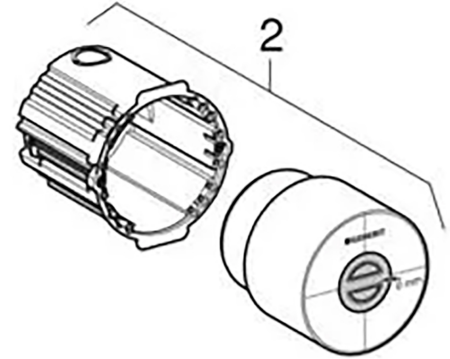

Technical Datasheet

Product Code: **GB243130001**

Product Description: **Geberit 243.130.00.1 Concealed Housing Protecton**

Specification

Barcode:	4025416439776
Packaged Weight (kg):	0.068 kg
Packaged Length (Metre):	0.195
Packaged Width (Metre):	0.121
Packaged Height (Metre):	0.083

Key Features

None Specified.

Technical Drawing

No Technical Drawing Available

Dimensions: All measurements are in millimetres and are subject to normal manufacturing variations.

Due to a continuing development programme to improve design and performance, we reserve all rights to vary specifications without prior notice. Please note, all accessories are for photographic purposes only.