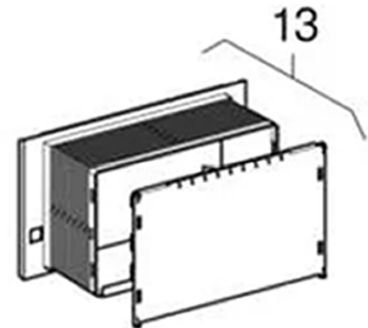

# Technical Datasheet

Product Code: **GB243345001**

Product Description: **Geberit 243.345.00.1 Protection Housing For Sigma**

## Specification

Range Name:	Sigma
Barcode:	4025416579311
Packaged Weight (kg):	0.156 kg
Packaged Length (Metre):	0.262
Packaged Width (Metre):	0.146
Packaged Height (Metre):	0.06

## Technical Drawing

No Technical Drawing Available

Dimensions: All measurements are in millimetres and are subject to normal manufacturing variations.

Due to a continuing development programme to improve design and performance, we reserve all rights to vary specifications without prior notice. Please note, all accessories are for photographic purposes only.