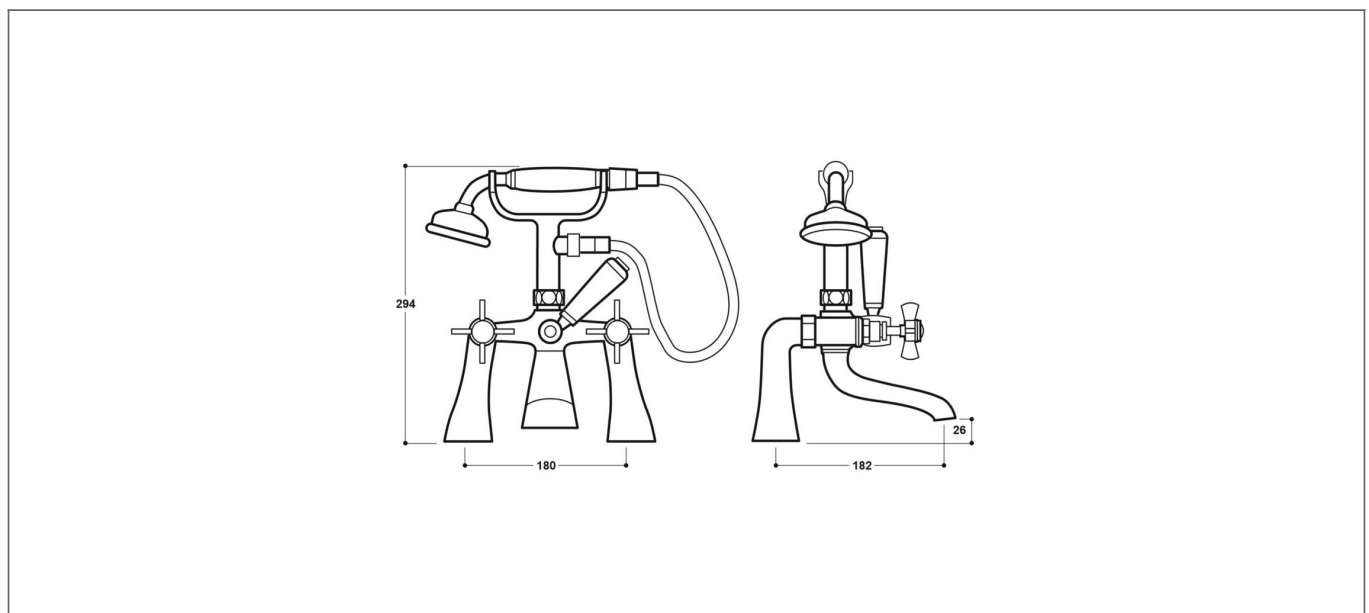

# Technical Datasheet

Product Code: **SY-KC88-N**

Product Description: **Synergy Henbury KC Freestanding Bath Shower Mixer**

## Specification

Product Guarantee:	Lifetime
Barcode:	7081247612471
Material:	Brass
Handle Type:	Crosshead
Tap Pressure:	Low - High Pressure
Min Operating Pressure:	1 Bar
Waste Included:	No
Number Of Tap Holes:	2
Approvals:	WRAS Approved
Projection (mm):	182
Colour:	Chrome

## Key Features

- Wide-ranging bathroom brassware collection with modern expressive design
- Manufactured from high quality brass
- Coated in a luxury chrome finish
- Decorative cross heads with classic white indices
- Ceramic disc technology for long life & smooth operation
- Features full turn operation

## Technical Drawing

Dimensions: All measurements are in millimetres and are subject to normal manufacturing variations.

Due to a continuing development programme to improve design and performance, we reserve all rights to vary specifications without prior notice. Please note, all accessories are for photographic purposes only.