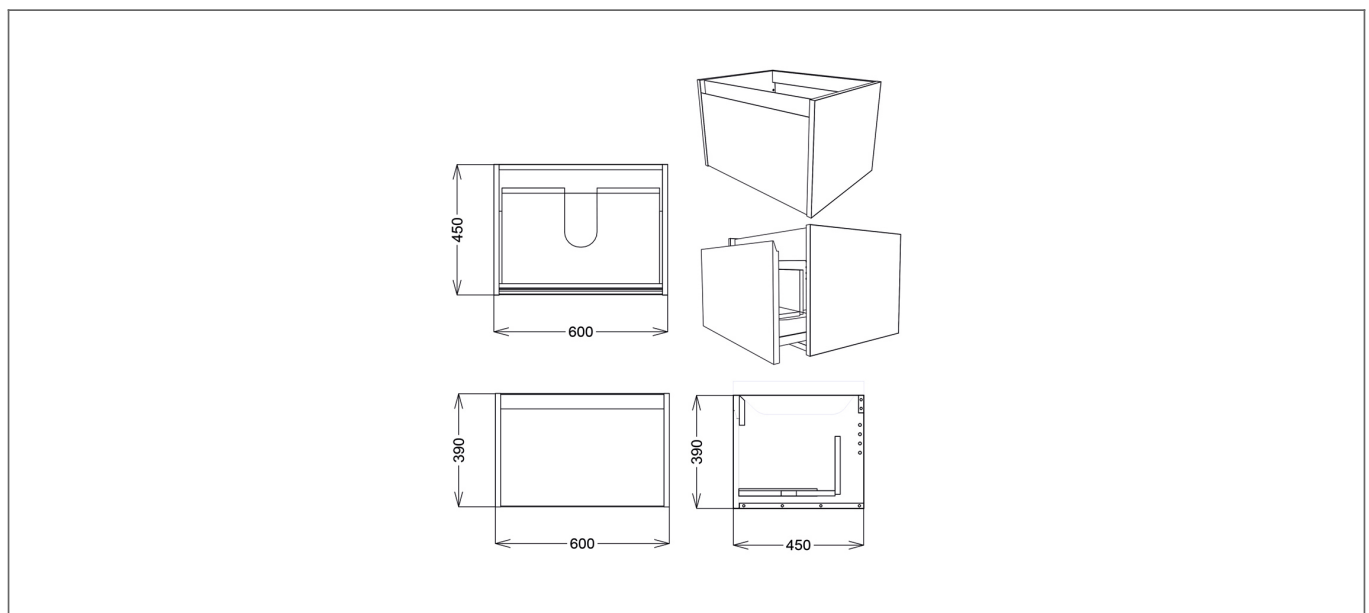

Technical Datasheet

Product Code: SY-CRA01-IB

Product Description: Synergy Craft 600mm W/Hung Vanity Unt 1 Drw Oak&IB

Specification

Number Of Drawers:	1
Handle Type:	Pull
Material:	MFC
Style:	Modern
Product Guarantee:	Lifetime
Barcode:	5056474509100
Packaged Weight:	22 kg
Packaged Length (Metre):	0.465
Packaged Width (Metre):	0.615
Packaged Height (Metre):	0.425
Made In the UK:	Yes

Technical Drawing

Dimensions: All measurements are in millimetres and are subject to normal manufacturing variations.

Due to a continuing development programme to improve design and performance, we reserve all rights to vary specifications without prior notice. Please note, all accessories are for photographic purposes only.