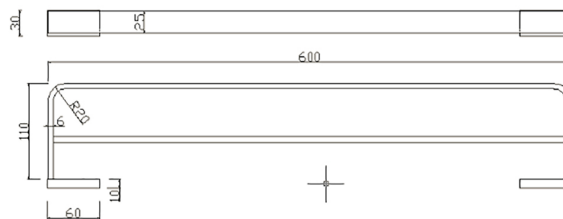

Technical Datasheet

Product Code: SY-DXB40BB

Product Description: Synergy Stella Double Towel Bar BB

Specification

Product Guarantee:	Lifetime
Material:	Brass
Style:	Modern
Range Name:	Stella
Shape:	Round
Colour:	Brushed Brass
Barcode:	5056474516429
Packaged Weight (kg):	2.14 kg
Packaged Length (Metre):	0.006
Packaged Width (Metre):	14
Packaged Height (Metre):	0.064

Key Features

- Wide-ranging bathroom collection with modern expressive design
- Manufactured from high quality brass
- Coated in a luxury brushed brass finish
- Space saving design ideal to hold your bathroom towels
- Matching items are available from the Stella range
- Also available in black & chrome finish

Technical Drawing

Dimensions: All measurements are in millimetres and are subject to normal manufacturing variations.

Due to a continuing development programme to improve design and performance, we reserve all rights to vary specifications without prior notice. Please note, all accessories are for photographic purposes only.