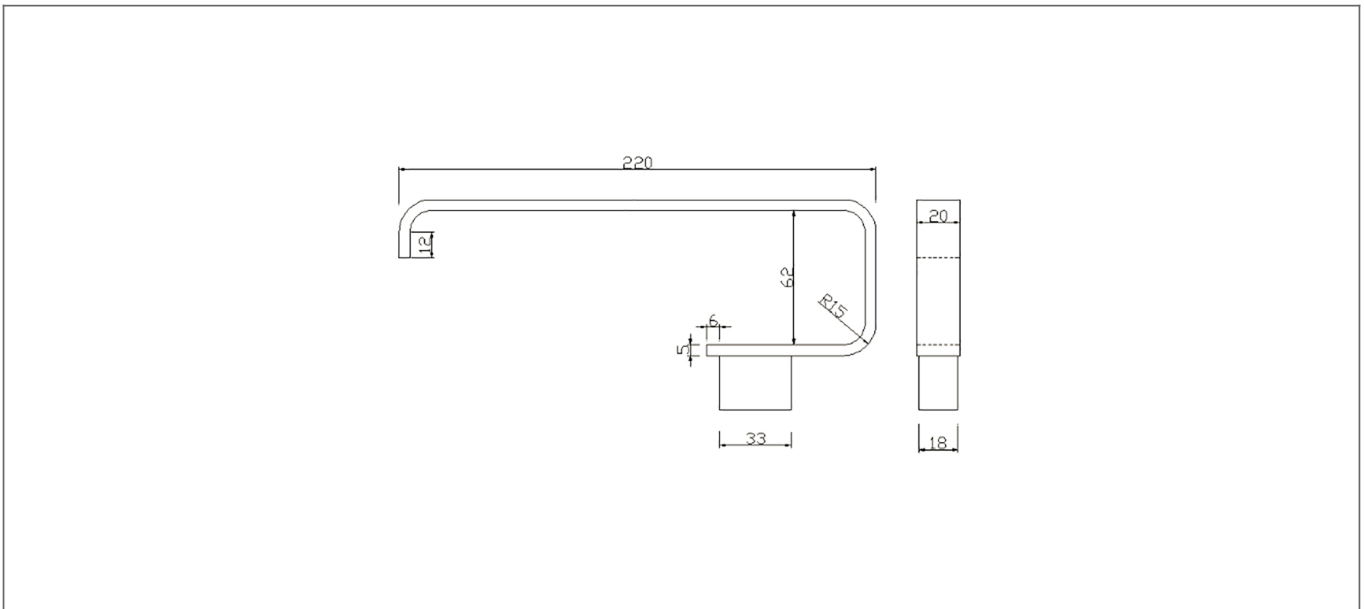

Technical Datasheet

Product Code: SY-DXB30BB

Product Description: Synergy Stella Towel Bar BB

Specification

Product Guarantee:	Lifetime
Material:	Brass
Style:	Modern
Range Name:	Stella
Shape:	Round
Colour:	Brushed Brass
Barcode:	5056474516436
Packaged Weight (kg):	0.38 kg
Packaged Length (Metre):	0.22
Packaged Width (Metre):	0.105
Packaged Height (Metre):	0.02

Key Features

- Wide-ranging bathroom furniture collection with modern expressive design
- Manufactured from high quality brass
- Coated in a luxury brushed brass finish
- Space saving design ideal for wall mounting
- Also available in black & chrome finish

Technical Drawing

Dimensions: All measurements are in millimetres and are subject to normal manufacturing variations.

Due to a continuing development programme to improve design and performance, we reserve all rights to vary specifications without prior notice. Please note, all accessories are for photographic purposes only.