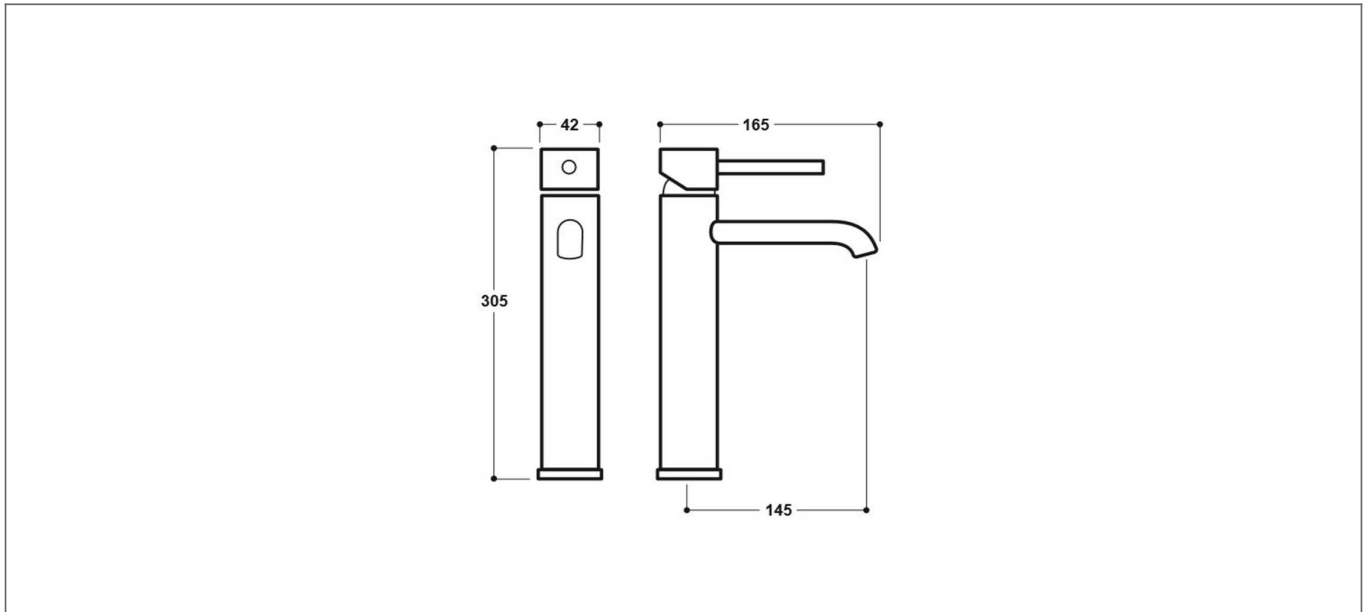

## Specification

Product Guarantee:	Lifetime
Barcode:	5056474512629
Material:	Brass
Handle Type:	Lever
Tap Pressure:	Low - High Pressure
Min Operating Pressure:	0.2 Bar
Waste Included:	No
Number Of Tap Holes:	1
Projection (mm):	145
Flow Rate 0.1 Bar (L/min):	3.8
Flow Rate 0.5 Bar (L/min):	9.1
Flow Rate 1 Bar (L/min):	12.3
Flow Rate 2 Bar (L/min):	14.7
Flow Rate 3 Bar (L/min):	17.3
Colour:	Brushed Brass

Dimensions: All measurements are in millimetres and are subject to normal manufacturing variations.

Due to a continuing development programme to improve design and performance, we reserve all rights to vary specifications without prior notice. Please note, all accessories are for photographic purposes only.

## Technical Drawing

Dimensions: All measurements are in millimetres and are subject to normal manufacturing variations.

Due to a continuing development programme to improve design and performance, we reserve all rights to vary specifications without prior notice. Please note, all accessories are for photographic purposes only.