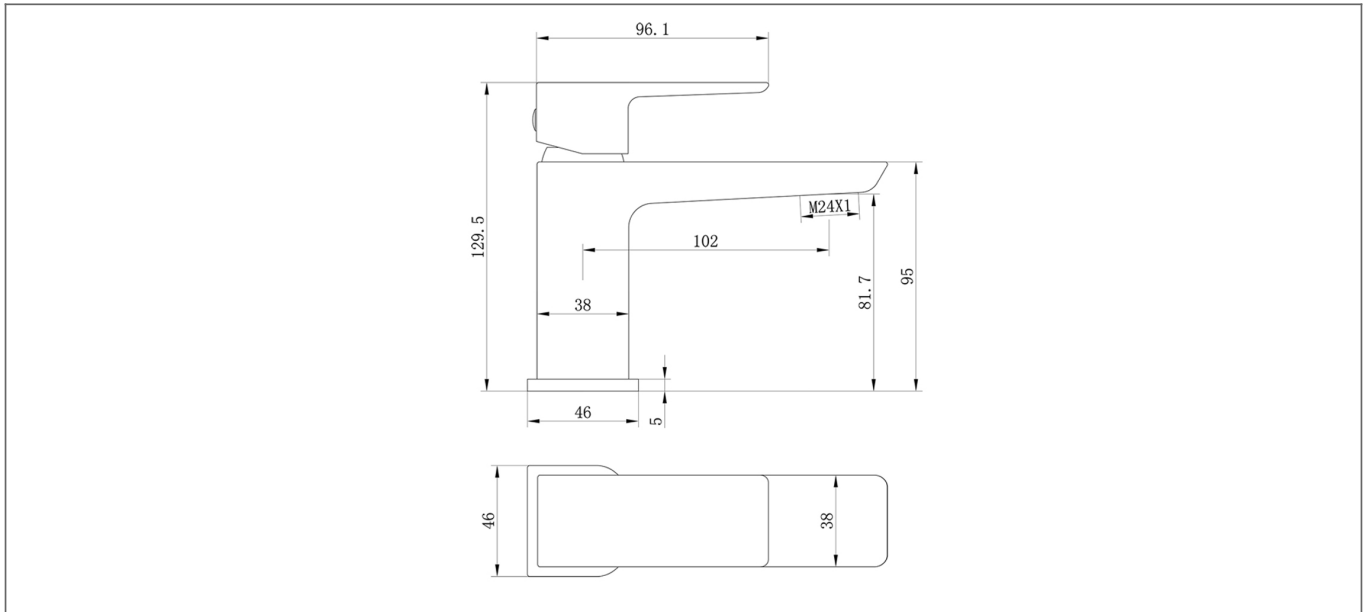

## Specification

Product Guarantee:	Lifetime
Barcode:	5056474512940
Material:	Brass
Handle Type:	Lever
Tap Pressure:	Low - High Pressure
Min Operating Pressure:	0.2 Bar
Waste Included:	Yes
Number Of Tap Holes:	1
Projection (mm):	102
Flow Rate 0.1 Bar (L/min):	3
Flow Rate 0.5 Bar (L/min):	6.1
Flow Rate 1 Bar (L/min):	8.5
Flow Rate 2 Bar (L/min):	11.9
Flow Rate 3 Bar (L/min):	14.5
Flow Rate 4 Bar (L/min):	16.7
Flow Rate 5 Bar (L/min):	18.7
Colour:	Chrome

Dimensions: All measurements are in millimetres and are subject to normal manufacturing variations.

Due to a continuing development programme to improve design and performance, we reserve all rights to vary specifications without prior notice. Please note, all accessories are for photographic purposes only.

## Technical Drawing

Dimensions: All measurements are in millimetres and are subject to normal manufacturing variations.

Due to a continuing development programme to improve design and performance, we reserve all rights to vary specifications without prior notice. Please note, all accessories are for photographic purposes only.