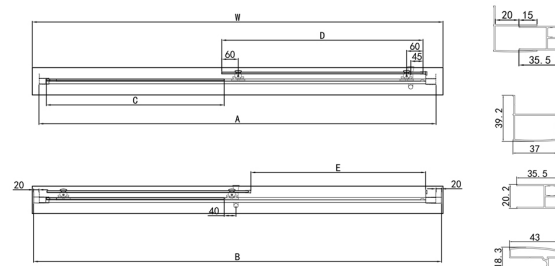

Technical Datasheet

Product Code: 2381300SLIDE-Q

Product Description: ARLEY Ralus6 1300mm Sliding Door (1850mm)

Specification

Material:	Glass
Style:	Modern
Shape:	Rectangular
Colour:	Clear
Adjustment (mm):	40
Orientation:	Vertical
Glass Style:	Tempered
Handle Type:	Bar
Product Guarantee:	10 Years
Number Of Doors:	1
Product Length (mm):	725
Product Width (mm):	1300
Product Height (mm):	1850

Key Features

- Wide-ranging enclosure collection with modern expressive design
- Manufactured from high quality 6mm tempered glass
- Coated in a quality EazeeKleen glass coating
- Features polished profiles for a sparkling finish
- Suitable for both recess or corner installations
- Optional side panels are available to make up enclosure
- Also available in 1000, 1200, 1300, 1400, 1500, 1600 & 1700mm

Technical Drawing

	W (mm)	A (mm)	B (mm)	C (mm)	D (mm)	E (mm)
2381000SLIDE-Q	1000	950	990	400	485	385
2381100SLIDE-Q	1100	1050	1090	450	535	435
2381200SLIDE-Q	1200	1150	1190	500	585	485
2381300SLIDE-Q	1300	1250	1290	550	635	535
2381400SLIDE-Q	1400	1350	1390	600	685	585
2381500SLIDE-Q	1500	1450	1490	650	735	635
2381600SLIDE-Q	1600	1550	1590	700	785	685
2381700SLIDE-Q	1700	1650	1690	750	835	785

Dimensions: All measurements are in millimetres and are subject to normal manufacturing variations.

Due to a continuing development programme to improve design and performance, we reserve all rights to vary specifications without prior notice. Please note, all accessories are for photographic purposes only.