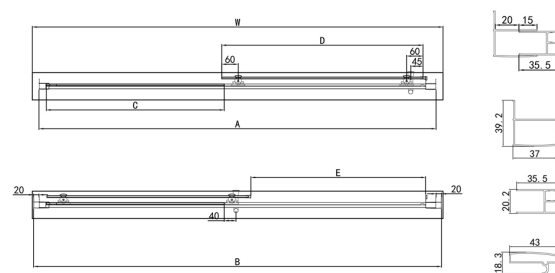

Technical Datasheet

Product Code: 2381400SLIDE-Q

Product Description: ARLEY Ralus6 1400mm Sliding Door (1850mm)

Specification

Material:	Glass
Style:	Modern
Shape:	Rectangular
Colour:	Clear
Adjustment (mm):	40
Orientation:	Vertical
Glass Style:	Tempered
Handle Type:	Bar
Product Guarantee:	10 Years
Number Of Doors:	1
Product Width (mm):	1400
Product Height (mm):	1850

Key Features

- Wide-ranging enclosure collection with modern expressive design
- Manufactured from high quality 6mm tempered glass
- Coated in a quality EazeeKleen glass coating
- Features polished profiles for a sparkling finish
- Suitable for both recess or corner installations
- Optional side panels are available to make up enclosure
- Also available in 1000, 1200, 1300, 1500, 1600 & 1700mm

Technical Drawing

	W (mm)	A (mm)	B (mm)	C (mm)	D (mm)	E (mm)
2381000SLIDE-Q	1000	950	990	400	485	385
2381100SLIDE-Q	1100	1050	1090	450	535	435
2381200SLIDE-Q	1200	1150	1190	500	585	485
2381300SLIDE-Q	1300	1250	1290	550	635	535
2381400SLIDE-Q	1400	1350	1390	600	685	585
2381500SLIDE-Q	1500	1450	1490	650	735	635
2381600SLIDE-Q	1600	1550	1590	700	785	685
2381700SLIDE-Q	1700	1650	1690	750	835	785

Dimensions: All measurements are in millimetres and are subject to normal manufacturing variations.

Due to a continuing development programme to improve design and performance, we reserve all rights to vary specifications without prior notice. Please note, all accessories are for photographic purposes only.