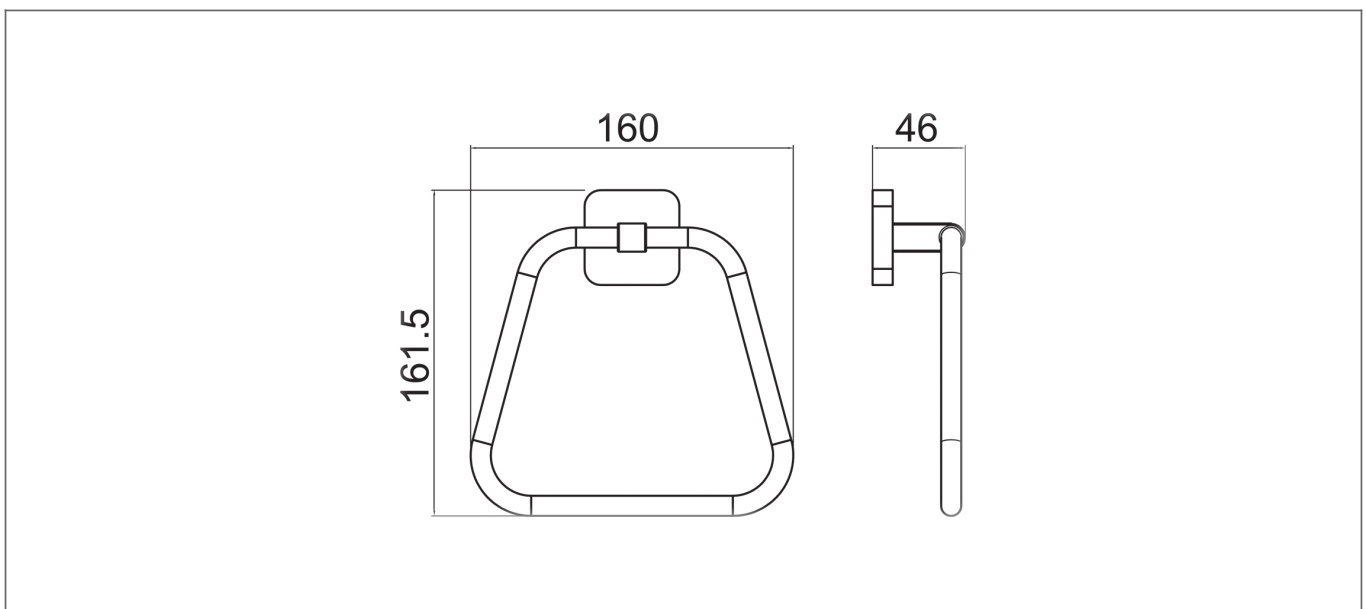

Technical Datasheet

Product Code: TTR-201K

Product Description: **Towel ring Matt Black**

Specification

Material:	Brass
Style:	Modern
Shape:	Square
Colour:	Matt Black
Packaged Weight (kg):	7.5 kg
Packaged Length (Metre):	0.585
Packaged Width (Metre):	0.285
Packaged Height (Metre):	0.455

Technical Drawing

Dimensions: All measurements are in millimetres and are subject to normal manufacturing variations.

Due to a continuing development programme to improve design and performance, we reserve all rights to vary specifications without prior notice. Please note, all accessories are for photographic purposes only.