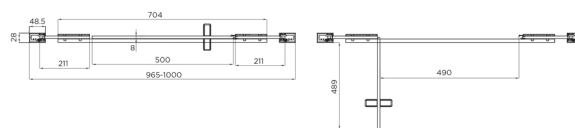

Technical Datasheet

Product Code: **AQ1043**

Product Description: **Aquadart 1000 Inline Hinge Door Clear Glass Pack**

Specification

Material:	Glass
Style:	Modern
Shape:	Rectangular
Colour:	Clear
Orientation:	Vertical
Glass Style:	Toughened
Product Guarantee:	Lifetime
Made In the UK:	Yes
Product Width (mm):	1000
Product Height (mm):	1950

Key Features

- Semi-frameless recess hinge door boasts sophisticated simplicity
- Glass is coated in a Clean & Clear™ glass protection preventing limescale
- Compatible with Inline AQ4042BLK & AQ4042BRS door metal packs
- Side panels can be added to create 2 sided or 3 sided enclosures
- Other sizes are available to purchase

Technical Drawing

Dimensions: All measurements are in millimetres and are subject to normal manufacturing variations.

Due to a continuing development programme to improve design and performance, we reserve all rights to vary specifications without prior notice. Please note, all accessories are for photographic purposes only.