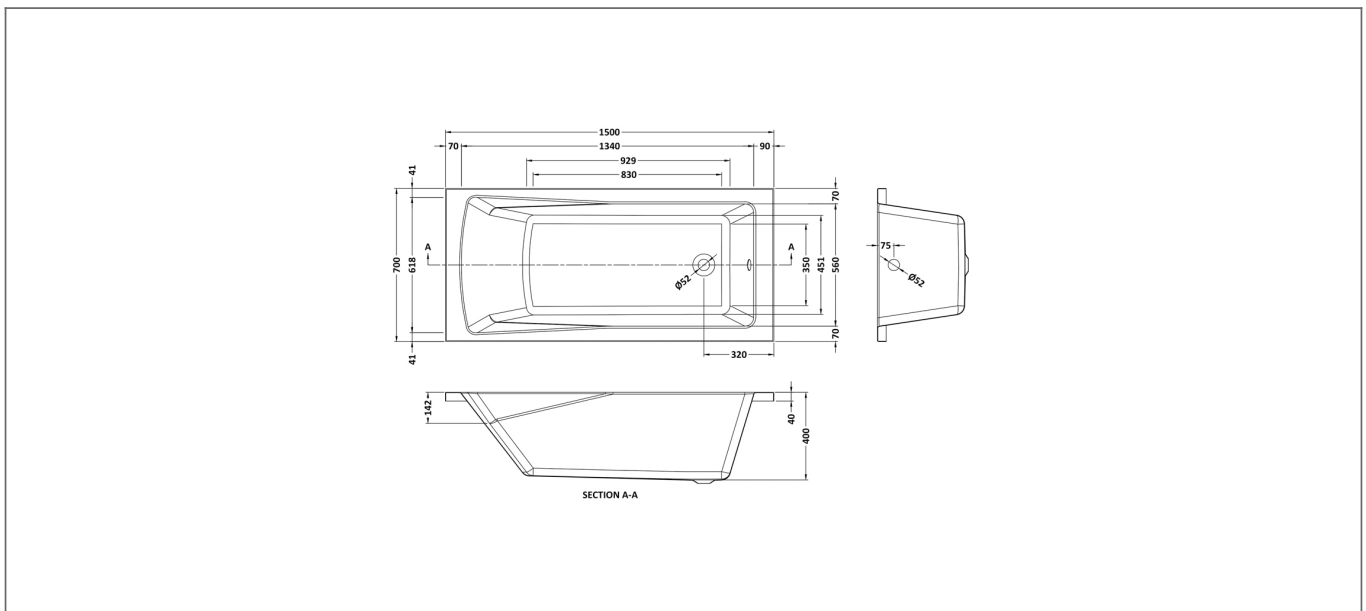

Technical Datasheet

Product Code: 237BLA15

Product Description: Blanc SQUARE SINGLE ENDED BATH 1500 x 700 x 400

Specification

Material:	Acrylic
Style:	Modern
Shape:	Square
Number Of Tap Holes:	0
Bath Thickness:	4 mm
Product Guarantee:	Lifetime
Water Capacity (litres):	88

Key Features

- Wide-ranging bathroom collection with modern expressive design
- Manufactured from high quality white acrylic
- Ideal for free standing mixer use but can be drilled if needed
- Panels, leg sets & wastes are available to purchase from Arley
- Other sizes are available too choose from

Technical Drawing

Dimensions: All measurements are in millimetres and are subject to normal manufacturing variations.

Due to a continuing development programme to improve design and performance, we reserve all rights to vary specifications without prior notice. Please note, all accessories are for photographic purposes only.